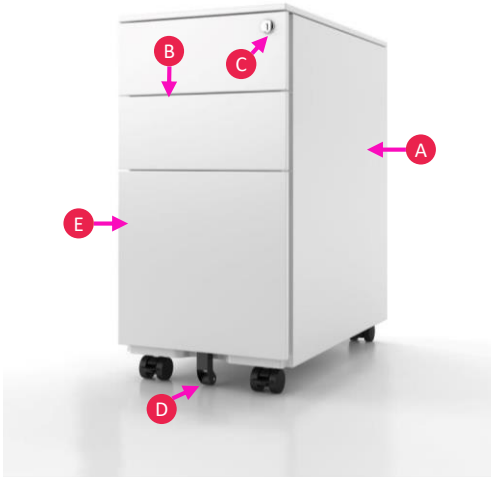

SP2-MINI

SP2 -MINI

- A - Subtle premium powder coat finish
- B - Full extension ball bearing sliders
- C - Interchangeable key lock and barrel system
- D - Locking castors with 5th wheel for counterweight protection
- E - Environmentally friendly with 30% recycled raw material