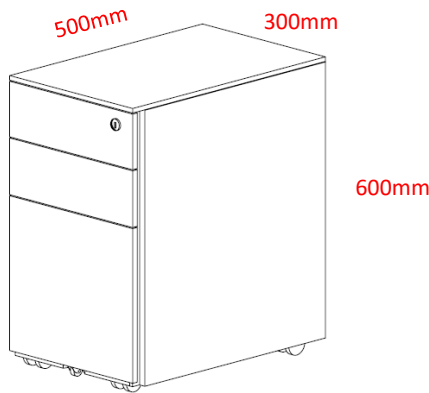

Premium power coat finish available stockexpress.®

Options:

Specified Powder coat to full unit | Specified Powder coat to drawer front and/or top panel only | Cushion top in local fabric