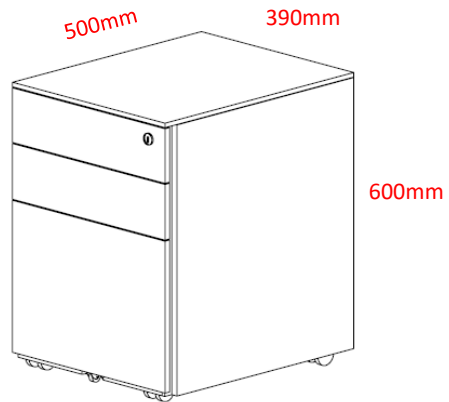

Premium power coat finish available stockexpress.® | For indent finish please check stock level

Options:

Specified Powder coat to full unit | Specified Powder coat to drawer front and/or top panel only | Cushion top in local fabric