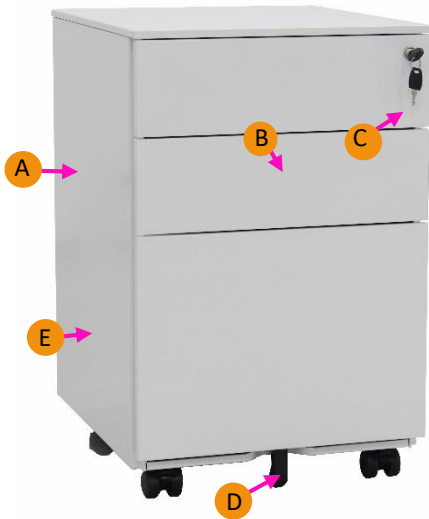

SP2 Pedestal

Design:2022

SP2 Pedestal

A - Subtle premium powder coat finish

B - Full extension ball bearing sliders

C - Interchangeable key lock and barrel system

D - Locking castors with 5th wheel for counterweight protection

E - Environmentally friendly with 30% recycled raw material

SP2-W
(Pearl white)

SP2-B
(Satin black)

Premium power coat finish available stockexpress.® | For indent finish please check stock level

Pencil tray

Full extension drawer

Fifth castor for stability

Filing drawer

Interchangeable lock barrels and master key

Options:

Specified Powder coat to full unit | Specified Powder coat to drawer front and/or top panel only | Cushion top in local fabric

Premium power coat finish available stockexpress.®

SP2-MINI-W
(Pearl white)

SP2-MINI-B
(Satin black)

Pencil tray

Full extension drawer

Fifth castor for stability

Filing drawer

Interchangeable lock barrels and master key