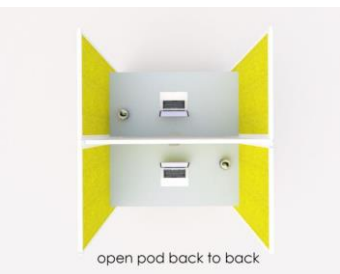

Open Pod Back to Back:

Table: Gen – Y Series – 1200/1500 x 750 mm Deep.
Screen: 1400 mm High x 1200/1500 mm.
Side screen: 1400 mm High x 900 mm Wide.