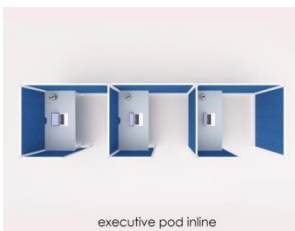

Exec Pod Inline:

- Table: Gen – Y Series – 1200/1500 x 750 mm Deep.
- Screen: 1400 mm H x 1200/1500 mm.
- Screen: 1400 mm H x 1800 mm.
- Screen: 1400 mm H x 900 mm.