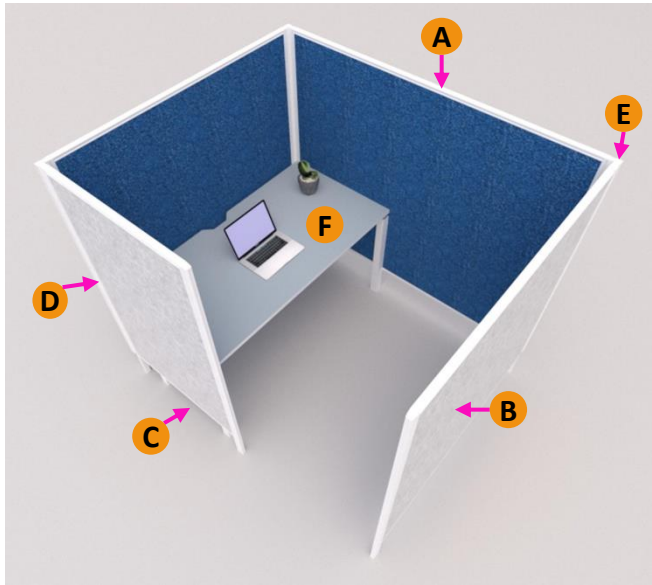

EXECUTIVE POD

- A – Slimline111 30mm aluminum framed screen
- B – Solid core, foam backed fabric panel
- C – 200mm Air circulation gap
- D – Protective edges
- E – Connection post
- F – Free standing table