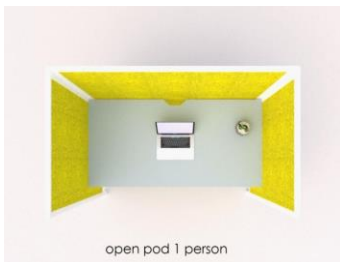

# OPEN POD

- A – Slimline111 30mm aluminum framed Screen
- B – Solid core, foam backed fabric panel
- C – 200mm Air circulation gap
- D – Protective edges
- E – Connection post
- F – Free standing table

### Open Pod:

Table: Gen – Y Series – 1200/1500 x 750 mm Deep.  
 Screen: 1400 mm High x 1200/1500 mm.  
 Side screen: 1400 mm High x 900 mm Wide.

### Open Pod Side by Side:

Table: Gen – Y Series – 1200/1500 x 750 mm Deep.  
 Screen: 1400 mm High x 1200/1500 mm.  
 Side screen: 1400 mm High x 900 mm Wide.

### Exec Pod 2 Persons Mirror Reverse:

- Table: Gen – Y Series – 1200/1500 x 750 mm Deep.
- Screen: 1400 mm H x 1200/1500 mm.
- Screen: 1400 mm H x 1800 mm.
- Screen: 1400 mm H x 900 mm.