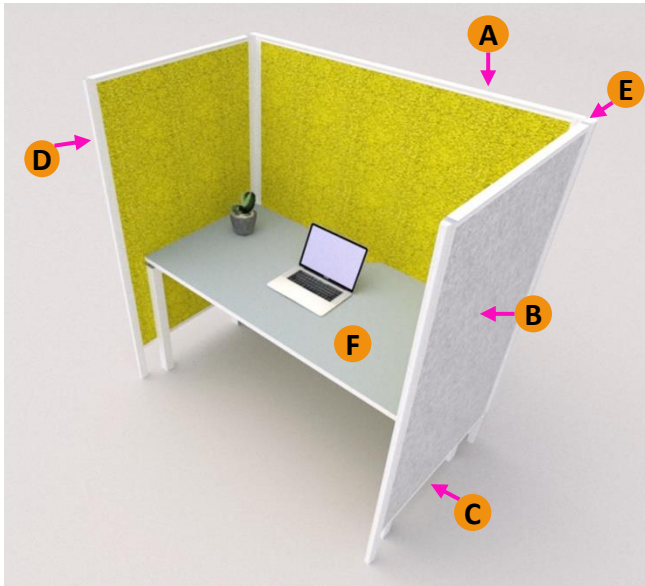

# OPEN POD

- A – Slimline111 30mm aluminum framed Screen
- B – Solid core, foam backed fabric panel
- C – 200mm Air circulation gap
- D – Protective edges
- E – Connection post
- F – Free standing table

### Open Pod:

Table: Gen – Y Series – 1200/1500 x 750 mm Deep.  
 Screen: 1400 mm High x 1200/1500 mm.  
 Side screen: 1400 mm High x 900 mm Wide.

### Open Pod Side by Side:

Table: Gen – Y Series – 1200/1500 x 750 mm Deep.  
 Screen: 1400 mm High x 1200/1500 mm.  
 Side screen: 1400 mm High x 900 mm Wide.

### Exec Pod 2 Persons Mirror Reverse:

- Table: Gen – Y Series – 1200/1500 x 750 mm Deep.
- Screen: 1400 mm H x 1200/1500 mm.
- Screen: 1400 mm H x 1800 mm.
- Screen: 1400 mm H x 900 mm.