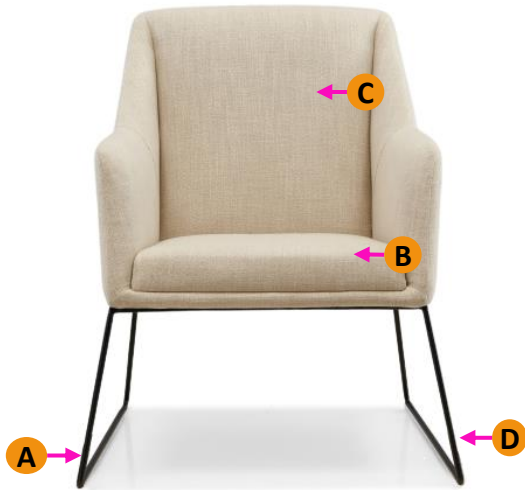

PLEXA

Design:2019

Application

Break out

Visitors

Reception

- A – High tensile rod frame.
- B – Cushion seat.
- C – Fully upholstered shell.
- D – Sled Base available in Black or White Powder coat.

PLEXA CHAIR:

PX-B- Black Sled

Dimensions overall: 75cm W x 70cm D
Seat: 50cm W x 50cm D
Seat Height: 44cm H
Back: 54cm W x 51cm H

PX-W- White Sled

Dimensions overall: 75cm W x 70cm D
Seat: 50cm W x 50cm D
Seat Height: 44cm H
Back: 54cm W x 51cm H