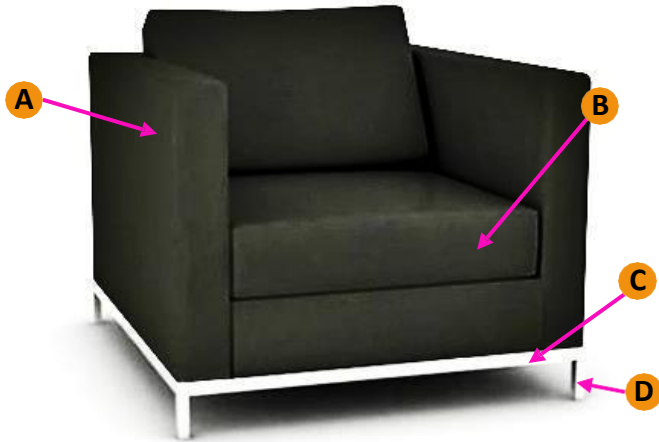

A – Heavy duty internal frame

B - Commercial grade foam cushions

C - Protective steel rail

D - Polished Chrome base frame

B2 Single

Dimensions: 85cm W x 88cm D
Arm Height: 60cm (overall)
Back: 61cm W x 38cm H
Seat Height: 40cm H
Mtrs: 6.0m (L-10m²)

B2 Small Ottoman

Dimensions: 60cm W x 60cm D
Seat: 60cm W x 60cm H
Seat Height: 45cm H
Mtrs: 1.3m (L-3m²)

B2 Double

Dimensions: 148cm W x 88cm D
Arm Height: 60cm (overall)
Back: 61cm W x 38cm H
Seat: 61cm W x 53cm H
Seat Height: 40cm H
Mtrs: 9.0m (L-15m²)

B2 Medium Ottoman

Dimensions: 140cm W x 60cm D
Seat: 140cm W x 60cm H
Seat Height: 45cm H
Mtrs: 3.7m (L-5m²)

B2 Triple

Dimensions: 204cm W x 88cm D
Arm Height: 60cm (overall)
Back: 61cm W x 38cm H
Seat: 61cm W x 53cm H
Seat Height: 40cm H
Mtrs: 12.0m (L-20m²)

B2 Large Ottoman

Dimensions: 210cm W x 60cm D
Seat: 210cm W x 60cm H
Seat Height: 45cm H
Mtrs: 4.3m (L-7m²)

B2 low table

Sizes:
50cm W x 50cm D x 41cm H
60cm W x 60cm D x 41cm H
90cm W x 60cm D x 41cm H
120cm W x 60cm D x 41cm H

L-m² for Black leather only
Please contact us for other colours

- •Foam is CFC free and recyclable
- •Frame made from plantation timber