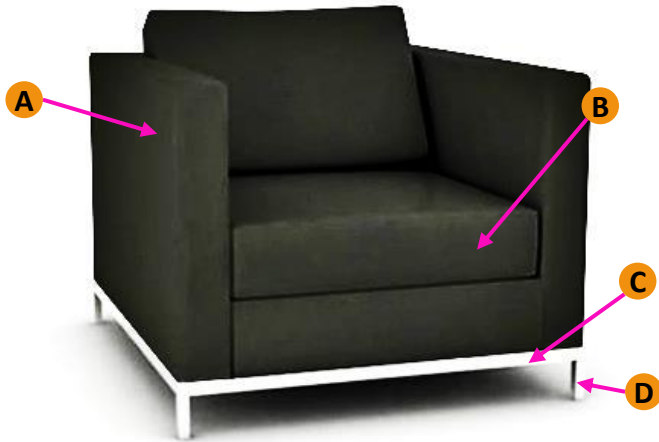

A – Heavy duty internal frame

B - Commercial grade foam cushions

C - Protective steel rail

D - Polished Chrome base frame

B2 Single

Dimensions: 85cm W x 88cm D
Arm Height: 60cm (overall)
Back: 61cm W x 38cm H
Seat Height: 40cm H
Mtrs: 6.0m (L-10m²)

B2 Small Ottoman

Dimensions: 60cm W x 60cm D
Seat: 60cm W x 60cm H
Seat Height: 45cm H
Mtrs: 1.3m (L-3m²)

B2 Double

Dimensions: 148cm W x 88cm D
Arm Height: 60cm (overall)
Back: 61cm W x 38cm H
Seat: 61cm W x 53cm H
Seat Height: 40cm H
Mtrs: 9.0m (L-15m²)

B2 Medium Ottoman

Dimensions: 140cm W x 60cm D
Seat: 140cm W x 60cm H
Seat Height: 45cm H
Mtrs: 3.7m (L-5m²)

B2 Triple

Dimensions: 204cm W x 88cm D
Arm Height: 60cm (overall)
Back: 61cm W x 38cm H
Seat: 61cm W x 53cm H
Seat Height: 40cm H
Mtrs: 12.0m (L-20m²)

B2 Large Ottoman

Dimensions: 210cm W x 60cm D
Seat: 210cm W x 60cm H
Seat Height: 45cm H
Mtrs: 4.3m (L-7m²)

B2 low table

Sizes:
50cm W x 50cm D x 41cm H
60cm W x 60cm D x 41cm H
90cm W x 60cm D x 41cm H
120cm W x 90cm D x 41cm H

L-m² for Black leather only
Please contact us for other colours

- •Foam is CFC free and recyclable
- •Frame made from plantation timber