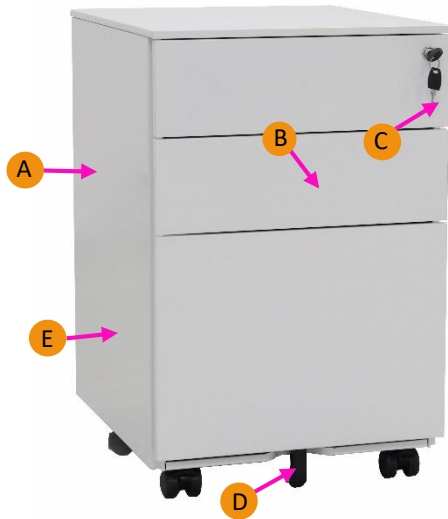

SP Pedestal

Design : 2022

diami.

SP Pedestal

- A – Subtle premium powder coat finish
- B – Full extension ball bearing sliders
- C – Interchangeable key lock and barrel system
- D – Locking castors with 5th wheel for counterweight protection
- E – Environmentally friendly with 30% recycled raw material

more images at <http://www.diami.com.au>

SP-W
(Pearl white)

SP-B
(Satin black)

Premium power coat finish available stockexpress.® | For indent finish please check stock level

Pencil tray

Full extension drawer

Fifth castor for stability

Filing drawer

Interchangeable lock barrels and master key

Options:

Specified Powder coat to full unit | Specified Powder coat to drawer front and/or top panel only | Cushion top in local fabric