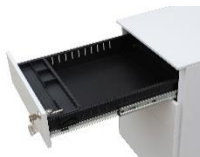

SP Pedestal

Design : 2022

diami.

SP Pedestal

- A – Subtle premium powder coat finish
- B – Full extension ball bearing sliders
- C – Interchangeable key lock and barrel system
- D – Locking castors with 5th wheel for counterweight protection
- E – Environmentally friendly with 30% recycled raw material

more images at <http://www.diami.com.au>

SP-W
(Pearl white)

SP-B
(Satin black)

Premium power coat finish available stockexpress.® | For indent finish please check stock level

Pencil tray

Full extension drawer

Fifth castor for stability

Filing drawer

Interchangeable lock barrels and master key

Options:

Specified Powder coat to full unit | Specified Powder coat to drawer front and/or top panel only | Cushion top in local fabric