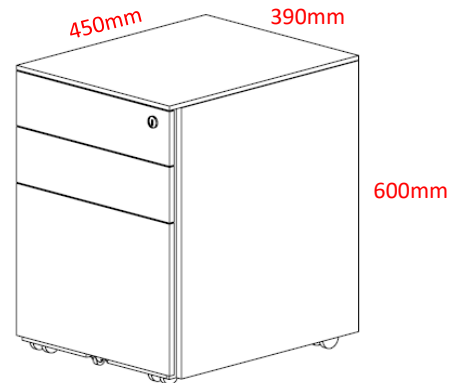

SP Pedestal

Design : 2022

diami.

SP Pedestal

- A – Subtle premium powder coat finish
- B – Full extension ball bearing sliders
- C – Interchangeable key lock and barrel system
- D – Locking castors with 5th wheel for counterweight protection
- E – Environmentally friendly with 30% recycled raw material

more images at <http://www.diami.com.au>

SP-W
(Pearl white)

SP-B
(Satin black)

Premium power coat finish available stockexpress.® | For indent finish please check stock level

Pencil tray

Full extension drawer