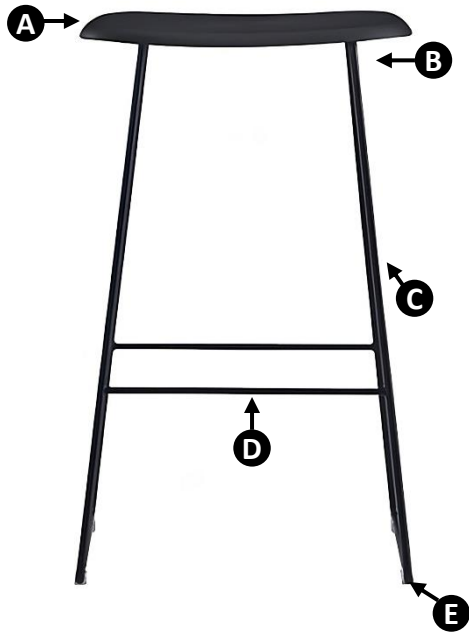

NOIRSTOOL

Design:2024

Application

Meeting

Boardroom

Executive

A – Contoured plastic seat.

B – Scratch resistant black epoxy finish

C – Solid rod frame.

D – Foot rail.

E – Floor glides.

NS-B-75
Black
 Dimensions:
 43.5cm W X 46cm D X 65cm H
 Seat 75cm H

NS-B-45
Black
 Dimensions:
 42cm W X 42cm D X 45cm H
 Seat 45cm H

NS-B-65
Black
 Dimensions:
 43.5cm W X 46cm D X 65cm H
 Seat 65cm H