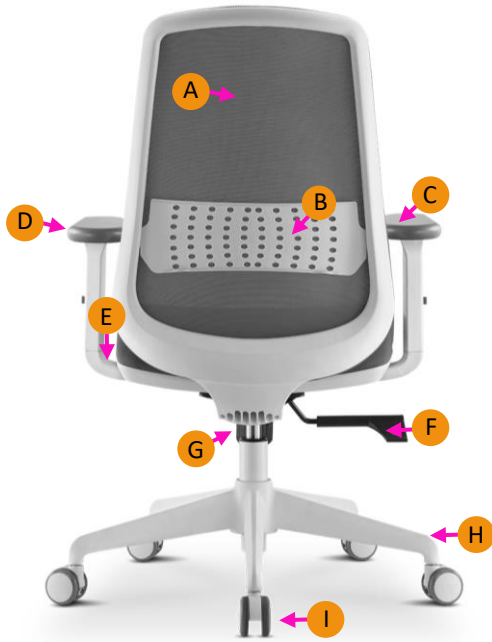

Arms Height: 63cm ~ 73cm FFL

STD fabric: Black

White chair back frame and Base

MT.W2 (White frame no arms)

Dimensions Overall :

57cm W x 59cm D

Seat: 50cm W x 44cm D

Seat Height: 47cm – 57cm

Back: 46cm W x 56cm H

STD fabric: Black

White chair back frame and Base

Pivotable Arm Pads

Synchronised mechanism

Height Adjustable Arms

MOTIV - Xtended

- A – Elastic mesh back
- B – White height adjustable lumbar support
- C – Height adjustable armrests
- D – Grey soft touch arm pads
- E – Pre-molded seat foam
- F – Synchro lock mechanism
- G – Tilt tension adjuster
- H – White nylon high arch base
- I – 60mm Grey PU / White wall castors

MT.X.B1

Blue Mesh
Blue Seat
[No arms also available]

MT.X.G1

Grey Mesh
Grey Seat
[No arms also available]

MT.X.L1

White Mesh
Grey Seat
[No arms also available]

MT.X.O1

White Mesh
Orange Seat
[No arms also available]