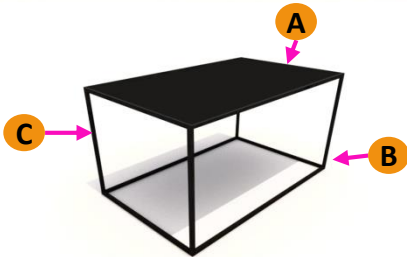

LINART.TABLE

Design: 2019

Application

Laptop Table

Low Table

*Laptop not included

A – Durable scratch resistant surface

B – Elegant solid rod frame.

C – Open foot space area.

**Laptop Table
LA - 1 - B**
Dimensions:
50cm W x 35cm D x 65cm H

**Laptop Table
LA - 1 - W**
Dimensions:
50cm W x 35cm D x 65cm H

A – Durable scratch resistant surface.

B – Elegant solid rod frame

C – Two sizes available

**Low Table
LA - 2 - B**
Dimensions:
80cm W x 50cm D x 40cm H

**Low Table
LA - 2 - W**
Dimensions:
80cm W x 50cm D x 40cm H

**Low Table
LA - 3 - B**
Dimensions:
50cm W x 50cm D x 40cm H

**Low Table
LA - 3 - W**
Dimensions:
50cm W x 50cm D x 40cm H