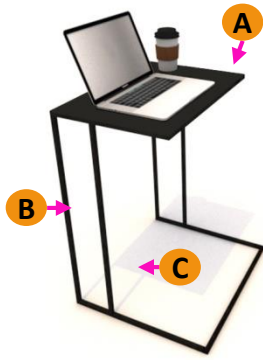

LINART.TABLE

Design: 2019

Application

Laptop Table

Low Table

*Laptop not included

A – Durable scratch resistant surface

B – Elegant solid rod frame.

C – Open foot space area.

**Laptop Table
LA - 1 - B**
Dimensions:
50cm W x 35cm D x 65cm H

**Laptop Table
LA - 1 - W**
Dimensions:
50cm W x 35cm D x 65cm H

A – Durable scratch resistant surface.

B – Elegant solid rod frame

C – Two sizes available

**Low Table
LA - 2 - B**
Dimensions:
80cm W x 50cm D x 40cm H

**Low Table
LA - 2 - W**
Dimensions:
80cm W x 50cm D x 40cm H

**Low Table
LA - 3 - B**
Dimensions:
50cm W x 50cm D x 40cm H

**Low Table
LA - 3 - W**
Dimensions:
50cm W x 50cm D x 40cm H