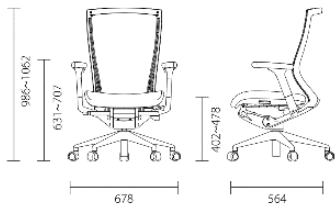

Quick Ship Models

Available in house Black