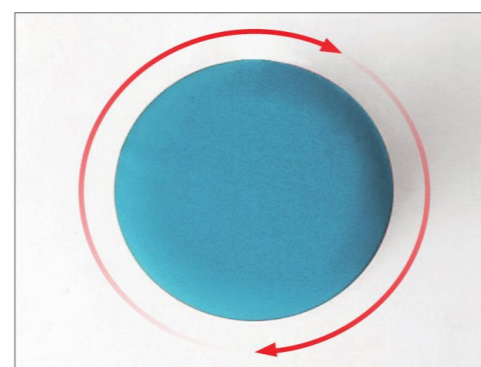

CH0022 series

FURSYS

diami.

CH0022

Design & Function

Moveable

Rocking Base

Cushioning Seat

Rotate a full 360 degrees

Quick ship colours

(Please refer to the extended range for more fabric selections)

CH0022

- /014A – Blue pad
- /017A – Green pad
- /018A – Orange pad