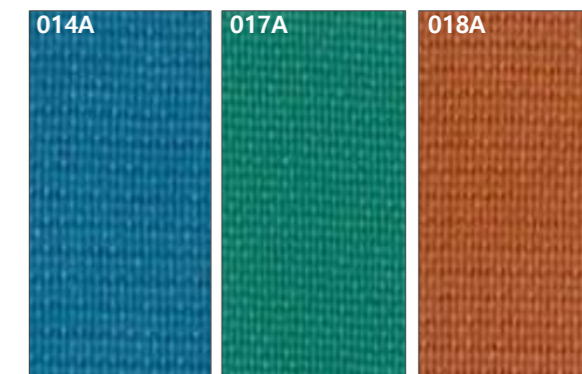

CH0022 series

FURSYS

diami.

CH0022

Design & Function

Moveable

Rocking Base

Cushioning Seat

Rotate a full 360 degrees

Quick ship colours

(Please refer to the extended range for more fabric selections)

CH0022

- /014A – Blue pad
- /017A – Green pad
- /018A – Orange pad