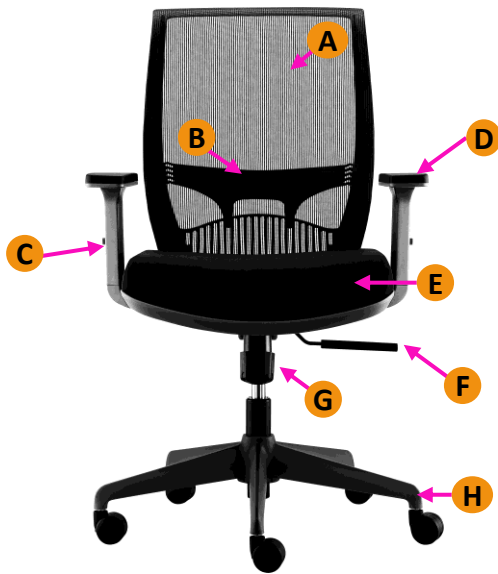

FLUID

Design: 2021

Application

Task

Clerical

Executive

diami.

- A. Elastic mesh back
 - B. Height adjustable lumbar support
 - C. Height adjustable armrests
 - D. Soft touch arm pads 4D
 - E. Pre-molded seat foam
 - F. Synchro lock mechanism
 - G. Tilt tension adjuster
 - H. Nylon high arch base in Black
- Optional: Polished aluminum base

Option: Boxed ready to assemble version.

FM.B1 (Black frame with arms)
 Dimensions overall 700-780mmW x 620mmD
 Seat: 540W x 540mmD
 Seat height: 440-570mm
 Back: 500W x 600mmH
 * Black fabric only

FM.B2 (Black frame no arms)
 Dimensions overall 700-780mmW x 620mmD
 Seat: 540W x 540mmD
 Seat height: 440-570mm
 Back: 500W x 600mmH
 * Black fabric only

Quickship - Black fabric