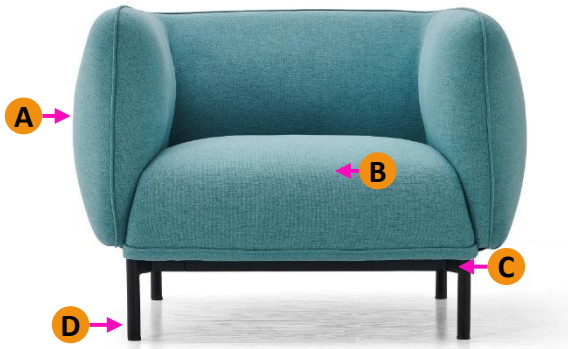

diami.

CLOUD

Design:2023

Application
Reception
Break out
Public seating

- A – Heavy duty internal frame
- B - Commercial grade foam cushions
- C - Protective steel rail
- D - Elevated BLACK base frame

CD-0-QG/QT/RC

Dimensions: 77cm W x 81cm D x 80cm H
 NO ARMS
 Back: 77cm W x 37cm H
 Seat Height: 43cm H

CD-1-QG/QT/RC

Dimensions: 95cm W x 85cm D x 72cm H
 Arm Height: 72cm (overall)
 Back: 29cm H
 Seat Height: 43cm H

House fabric: QuickTeal
 (Other local fabrics available)

CD-2-QG/QT/RC

Dimensions: 156cm W x 85cm D x 72cm H
 Arm Height: 72cm (overall)
 Back: 29cm H
 Seat Height: 43cm H

House fabric: Quickgrey
 (Other local fabrics available)

CD-3-QG/QT/RC

Dimensions: 195cm W x 85cm D x 72cmH
 Arm Height: 72cm (overall)
 Back: 29cm H
 Seat Height: 43cm H

***OR CUSTOMER SPECIFIC FABRIC**

- Foam is CFC free and recyclable
- Frame made from plantation timber