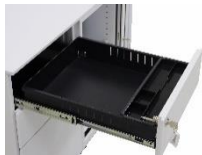

SP Caddy

Design : 2022

SP-CADDY

A - Subtle premium powder coat finish

B - Full extension ball bearing sliders, each with maximum 35KG loading capacity

C - Interchangeable key lock and barrel system

D - Tambour door system with Aluminum slammer rails and magnetic strip

Pencil drawer

Full Drawer

Tambour Lock

Interchangeable lock barrels and master key

Options:

Specified Powder coat to full unit | Specified Powder coat to drawer front and/or top panel only | Cushion top in local fabric