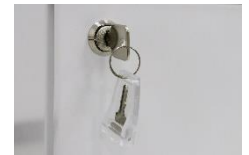

SP Caddy

Design : 2022

SP-CADDY

A - Subtle premium powder coat finish

B - Full extension ball bearing sliders, each with maximum 35KG loading capacity

C - Interchangeable key lock and barrel system

D - Tambour door system with Aluminum slammer rails and magnetic strip

Pencil drawer

Full Drawer

Tambour Lock

Interchangeable lock barrels and master key

Options:

Specified Powder coat to full unit | Specified Powder coat to drawer front and/or top panel only | Cushion top in local fabric