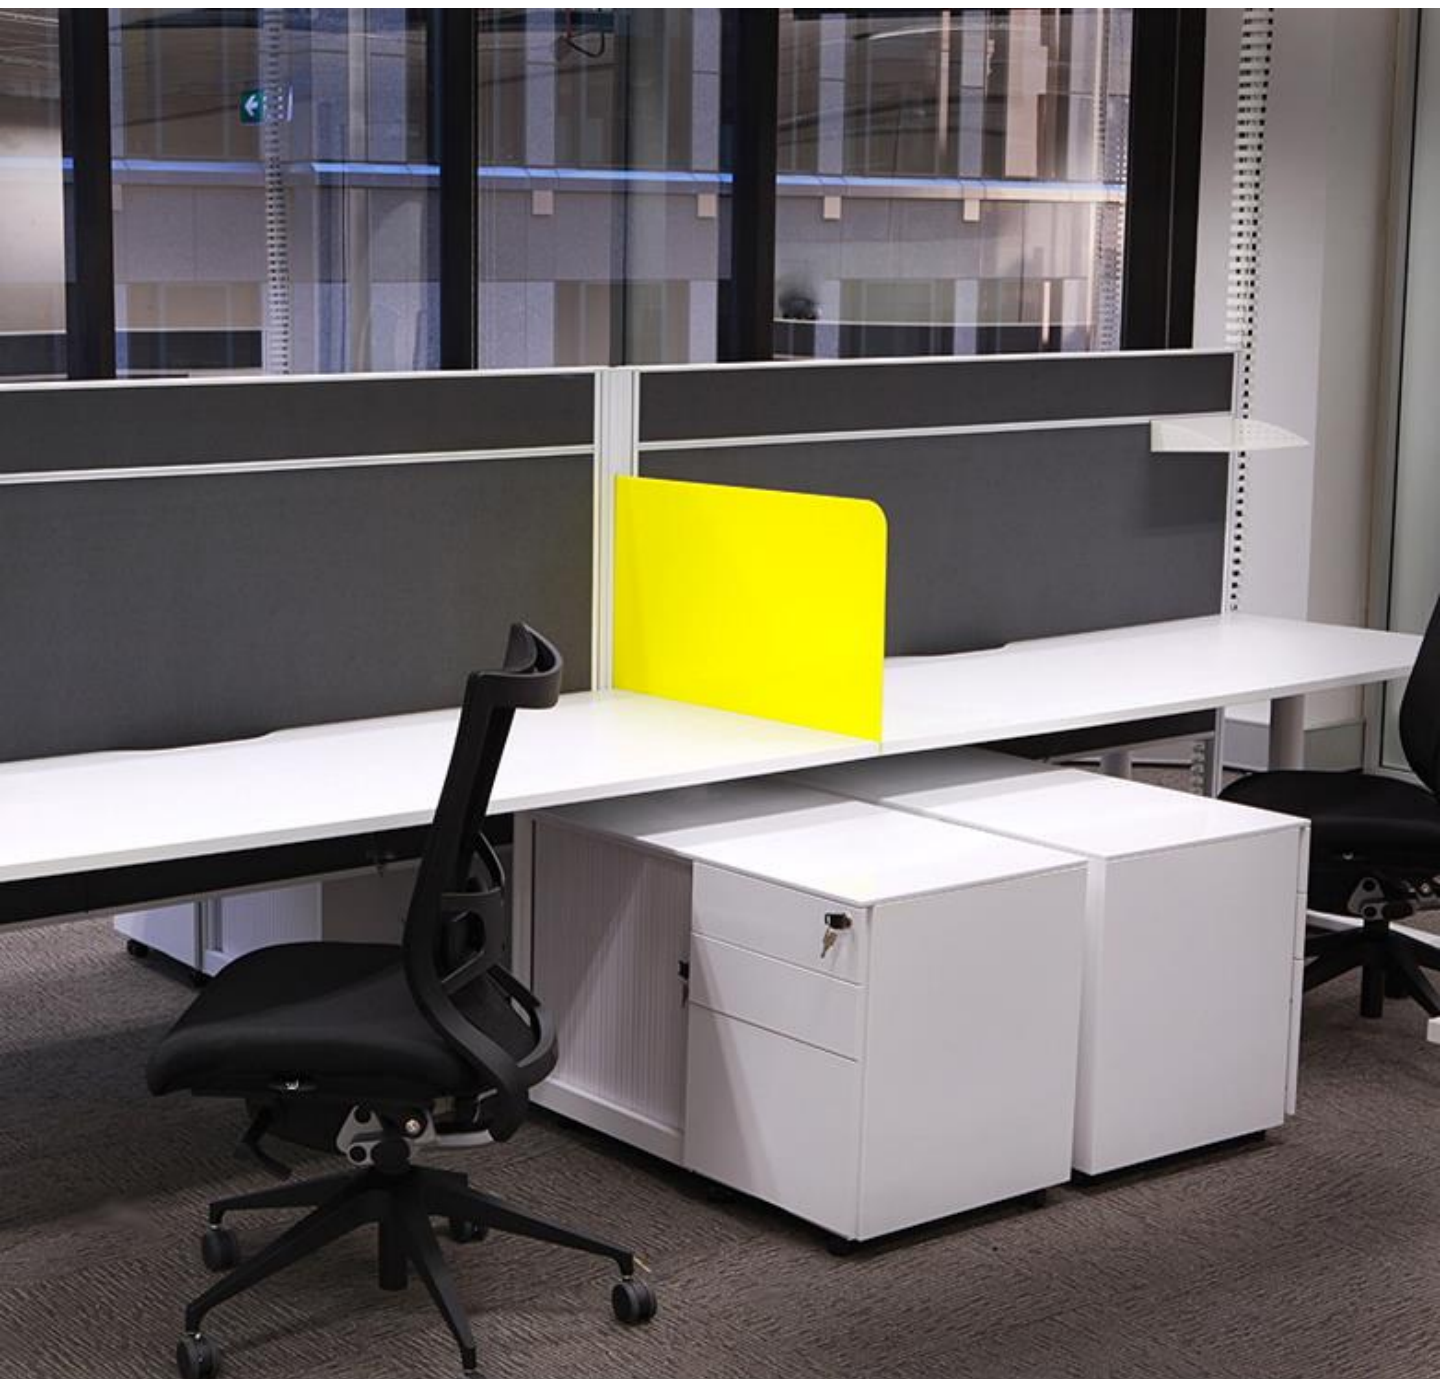

SP Caddy

Design : 2022

SP-CADDY

A - Subtle premium powder coat finish

B - Full extension ball bearing sliders, each with maximum 35KG loading capacity

C - Interchangeable key lock and barrel system

D - Tambour door system with Aluminum slammer rails and magnetic strip

E - Environmentally friendly with 30% recycled raw material

more images at <http://www.diami.com.au>

< W >
(Pearl white)

< B >
(Satin black)

Premium power coat finish available stockexpress.® | For indent finish please check stock level

Pencil drawer

Full Drawer

Tambour Lock

Interchangeable lock barrels and master key

Options:

Specified Powder coat to full unit | Specified Powder coat to drawer front and/or top panel only | Cushion top in local fabric