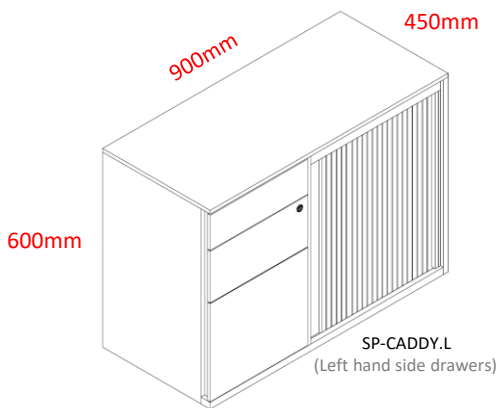

< W >
(Pearl white)

< B >
(Satin black)

Premium power coat finish available stockexpress.® | For indent finish please check stock level

Options:

Specified Powder coat to full unit | Specified Powder coat to drawer front and/or top panel only | Cushion top in local fabric