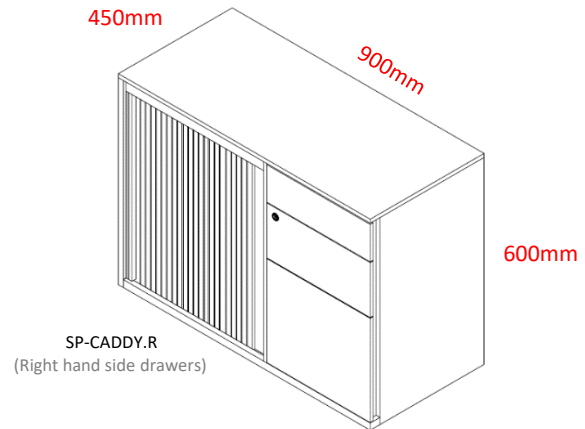

< W >
(Pearl white)

< B >
(Satin black)

Premium power coat finish available stockexpress.® | For indent finish please check stock level

Options:

Specified Powder coat to full unit | Specified Powder coat to drawer front and/or top panel only | Cushion top in local fabric