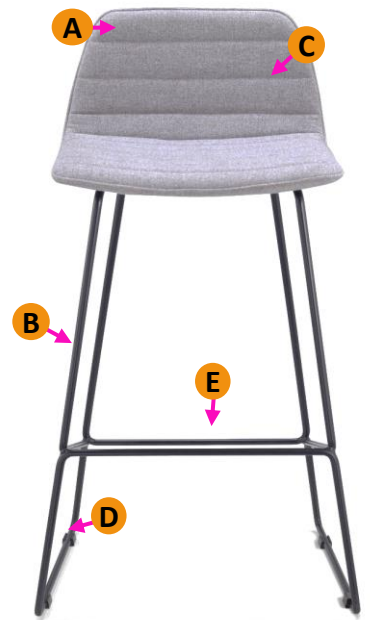

A – Gentle tilt/reclining slim profile upholstered shell

B – Die cast aluminium arm rests (optional)

C – Gas lift 5-way swivel Die cast base

D – Twin wheel nylon castors

Arm/Base finish:

Black

4TSK-1-S/T

Dimensions:
48cmW x 48cmD x 40-52cmH
Seat Height: 49cm
Seat Width: 48cm

House fabric: Quicksilver
(Other local fabrics available)

4WAY SLED & STOOL

A – Slim profile fully upholstered shell

B – Sled base

C – Horizontal stitch detail

D – Floor protector

E – Foot rail

Base finish:

Black, White

Not stackable

4W-SL-B-S/T

Dimensions:
48cm W x 54cm D x 84cm H
Seat Height: 46cm
Seat Width: 48cm
Seat Depth: 44cm

House PU QuickTAN: Quicktan
(Other local fabrics available)

Not stackable

4W-ST-B-S/T

Dimensions:
38cm W x 49cm D x 93cm H
Seat Height: 65 or 75cm
Seat Width: 38cm
Seat Depth: 35cm

House fabric: Quickteal**
(Other local fabrics available)
**NOT AVAILABLE IN STOOLS

Options: Frame can be re-powder coated.