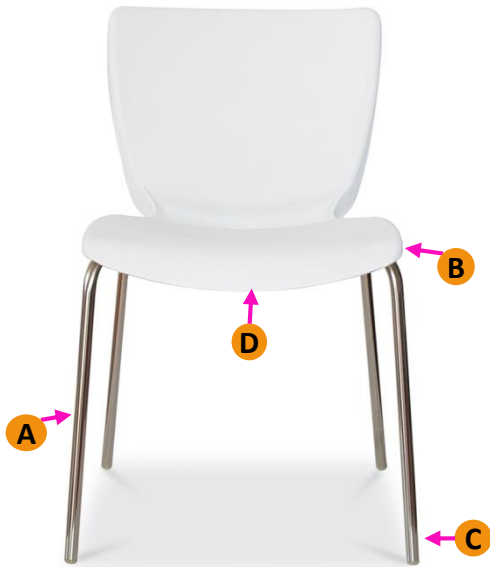

## Application

Break out

Lunchroom

Outdoor

- A – Stackable Stainless Steel frame
- B – Ergonomically shaped seat and back
- C – Heavy duty glides
- D – stacking mounts

**INOX:**

Dimensions overall: 45cm W x 48cm D  
 Seat: 45cm W x 43cm D  
 Seat Height: 46cm H  
 Back: 43cm W x 37cm H

Dimensions overall: 45cm W x 48cm D  
 Seat: 45cm W x 43cm D  
 Seat Height: 72cm H  
 Back: 43cm W x 37cm H

\*Optional Re-Powder-coat frame.  
 Standard colors – Black or White.  
 Other colors available on application.