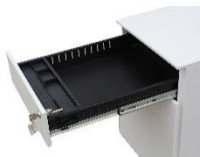

DP Pedestal

Design : 2022

DP Pedestal

- A – Subtle premium powder coat finish
- B – Full extension ball bearing sliders, each with maximum 35KG loading capacity
- C – Interchangeable key lock and barrel system
- D – Locking castors with 5th wheel for counterweight protection
- E – Environmentally friendly with 30% recycled raw material

more images at <http://www.diami.com.au>

DP-W
(Pearl white)

DP-B
(Satin black)

Premium power coat finish available stockexpress.[®]
For indent finish please check stock level

Pencil tray

Full extension drawer

Fifth castor for stability

Filing drawer

Interchangeable lock barrels and master key

Options:

Specified Powder coat to full unit | Specified Powder coat to drawer front and/or top panel only | Cushion top in local fabric