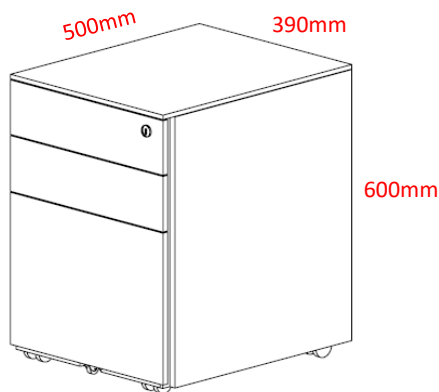

DP Pedestal

Design : 2022

DP Pedestal

- A – Subtle premium powder coat finish
- B – Full extension ball bearing sliders, each with maximum 35KG loading capacity
- C – Interchangeable key lock and barrel system
- D – Locking castors with 5th wheel for counterweight protection
- E – Environmentally friendly with 30% recycled raw material

more images at <http://www.diami.com.au>

DP-W
(Pearl white)

DP-B
(Satin black)

Premium power coat finish available stockexpress.[®]
For indent finish please check stock level

Pencil tray

Full extension drawer