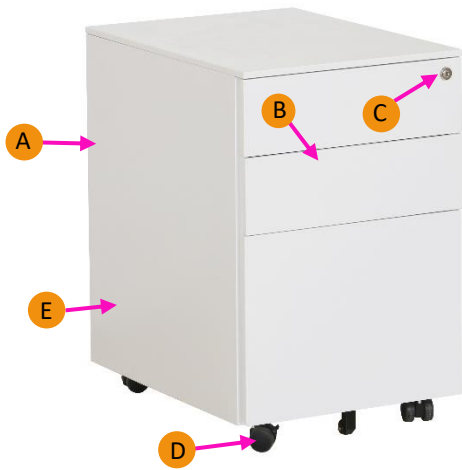

DP Pedestal

Design : 2022

DP Pedestal

- A – Subtle premium powder coat finish
- B – Full extension ball bearing sliders, each with maximum 35KG loading capacity
- C – Interchangeable key lock and barrel system
- D – Locking castors with 5th wheel for counterweight protection
- E – Environmentally friendly with 30% recycled raw material

more images at <http://www.diami.com.au>

DP-W
(Pearl white)

DP-B
(Satin black)

Premium power coat finish available stockexpress.[®]
For indent finish please check stock level

Pencil tray

Full extension drawer

Fifth castor for stability

Filing drawer

Interchangeable lock barrels and master key

Options:

Specified Powder coat to full unit | Specified Powder coat to drawer front and/or top panel only | Cushion top in local fabric