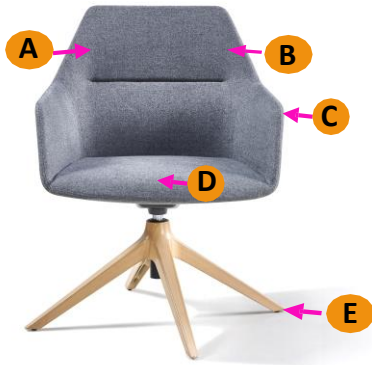

TULIP WLB

Design:2020

Application

Meeting

Reception

Visitors

A – Internal steel frame

B – Moulded foam padding

C – Slim arm detail

D – Fixed seat cushion

E – Wood Like swivel Base, Die cast alluminium

Tulip.2 -WLB:

Dimensions overall: 62cm W x 64cm D
 Seat: 52cm W x 51cm D
 Seat Height: 48cm H (fixed)
 Back: 56cm W x 83cm H
 Armrest Height: 62cm H