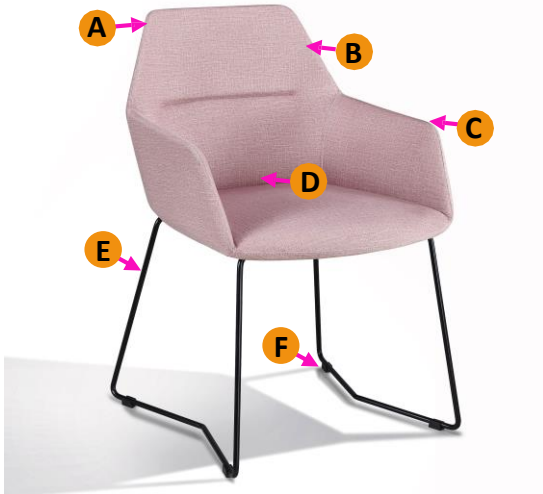

TULIP SLED

Design:2020

Application

Visitors

Breakout

Meeting

- A – Internal steel frame
- B – Moulded foam padding
- C – Slim arm detail
- D – Fixed seat cushion
- E – Sled base
- F – Floor protector

Tulip.2 -V:

(Visitors model)

High tensile steel rod diamond sled base powder coated in Black

Dimensions overall: 62cm W x 64cm D Seat: 52cm W x 51cm D

Seat Height: 48cm H

Back: 56cm W x 83cm H Armrest

Height: 62cm H

House PU QuickBone

House PU QuickTAN:

House fabric: Quickteal**
(Other local fabrics available)

House fabric: Quicksilver
(Other local fabrics available)