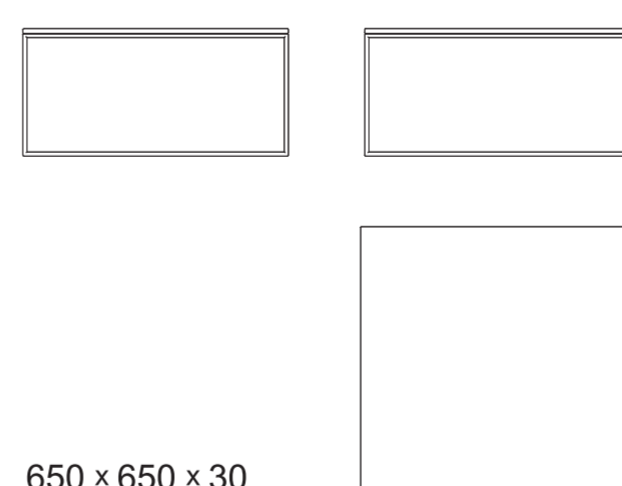

AIR

AIR is a modular system for waiting areas. Composed by a single epoxy coated base and three options, chair, bench or table that with its geometry allows a great number of compositions.

AIR

BANCADA

levira®