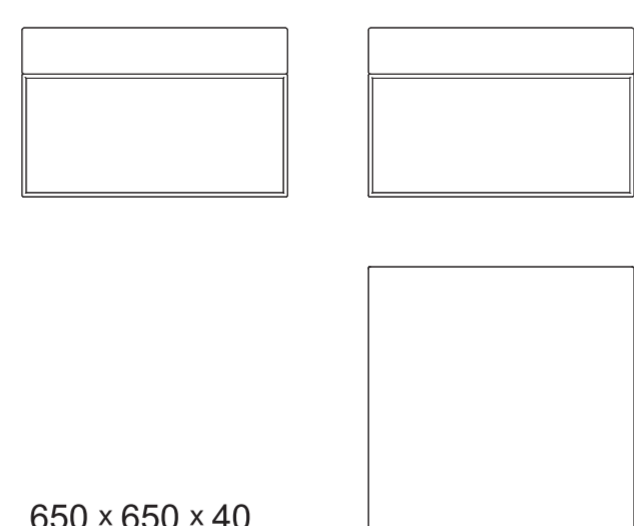

AIR

AIR is a modular system for waiting areas. Composed by a single epoxy coated base and three options, chair, bench or table that with its geometry allows a great number of compositions.

AIR

BANCADA

levira®