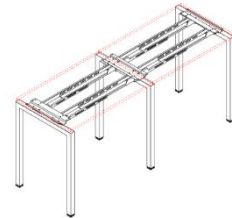

Gen-Y.Tall

Design:2015

Application

Breakout
Meeting
Kitchen

more images at <http://www.diami.com.au>

Gen-Y. TALL

A – 750mm wide tall leg component

B – Scratch resistant worktops in various finishes

C – Adjustable floor levelling feet

D – Dual telescopic support beams for stability

Tall table 1pc top
(1000mm High inc 25mm top)

1800 x 750
2100 x 750
2400 x 750

Tall table 2pc top
(1000mm High inc 25mm top)

2700 x 750
3000 x 750
3600 x 750

Options:

Specified work top finish | contrast ABS edge | Specified Powder coat colours | special sizes