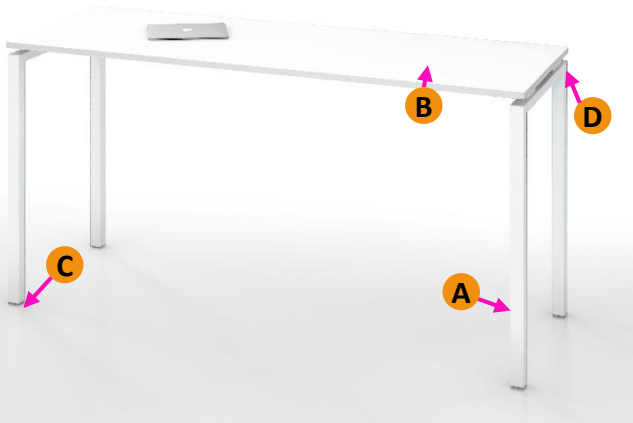

Gen-Y.Tall

Design:2015

Application

Breakout
Meeting
Kitchen

more images at <http://www.diami.com.au>

Gen-Y. TALL

A – 750mm wide tall leg component

B – Scratch resistant worktops in various finishes

C – Adjustable floor levelling feet

D – Dual telescopic support beams for stability

Tall table 1pc top
(1000mm High inc 25mm top)

1800 x 750
2100 x 750
2400 x 750

Tall table 2pc top
(1000mm High inc 25mm top)

2700 x 750
3000 x 750
3600 x 750

Options:

Specified work top finish | contrast ABS edge | Specified Powder coat colours | special sizes