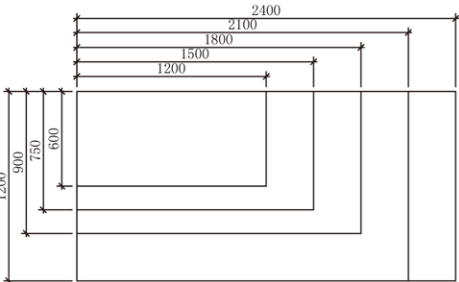

Step 1 (Executive Desk) – Select worktop size;

Step 1 (Table) – Select worktop size;

Step 2 (Table) – Select height;

Step 3 (Table) – Select long rail spec;

Step 4 – Power modules & Modesty Panel;

					
Cable support tray	Under desk top 4 x GPO + 4 x DATA (Data housing only)	Above desk top Power rail 4 x GPO + 3 x DATA (Data housing only)	Desk top inset power box 4 x GPO + 4 x DATA (Data housing only)	Umbilical cord Silver.White.Clear Round or square	Modesty panel Silver or white

Step 5 – Finishes;

Powder coat finish		Worktop finish				
						
Quick ship Silver	White	Quick ship White	Young Beech	Lemon Tree	Oyster Linea	10mm glass clear white translucent

All rights reserved. No part of this catalogue can be reproduced without written permission of stockexpress®. Design, sizes and specifications may change without notice. Goods subject to stock availability. All measurements are in mm. Certain products available only in stock finishes. Consult with your dealer for full specifications and options. The colours shown on this brochure are as close to the actual colours as possible, however they are for illustrative purposes only. For actual colour samples, please ask your sales consultant.