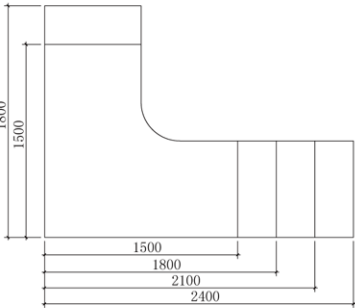

Step 1 (Executive Desk) – Select worktop size;

Step 1 (Table) – Select worktop size;

Step 2 (Table) – Select height;

Step 3 (Table) – Select long rail spec;

Step 4 – Power modules & Modesty Panel;

					
Cable support tray	Under desk top 4 x GPO + 4 x DATA (Data housing only)	Above desk top Power rail 4 x GPO + 3 x DATA (Data housing only)	Desk top inset power box 4 x GPO + 4 x DATA (Data housing only)	Umbilical cord Silver.White.Clear Round or square	Modesty panel Silver or white

Step 5 – Finishes;

Powder coat finish		Worktop finish				
						
Quick ship Silver	White	Quick ship White	Young Beech	Lemon Tree	Oyster Linea	10mm glass clear white translucent

All rights reserved. No part of this catalogue can be reproduced without written permission of stockexpress®. Design, sizes and specifications may change without notice. Goods subject to stock availability. All measurements are in mm. Certain products available only in stock finishes. Consult with your dealer for full specifications and options. The colours shown on this brochure are as close to the actual colours as possible, however they are for illustrative purposes only. For actual colour samples, please ask your sales consultant.