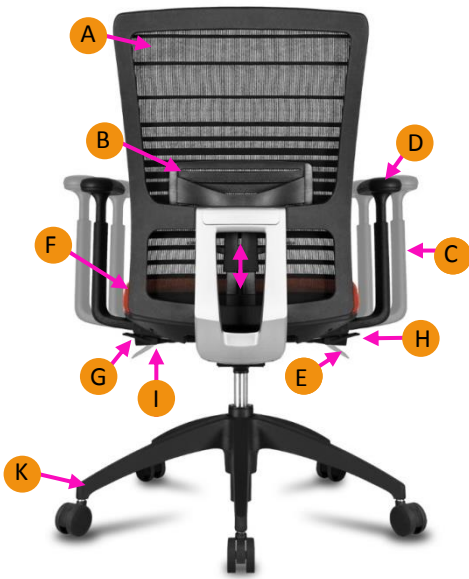

- A – Elastic mesh back
- B – Adjustable lumbar support
- C – Width adjustable armrests
- D – 4 Directional soft PU arm pad
- E – Gas pneumatic seat height adjustment
- F – Pre-moulded seat foam
- G – Synchro lock mechanism
- H – Pull out tilt tension adjuster
- I – Seat slide depth adjustment
- K – Black Nylon high arch base- Optional Polished aluminium

6S-01, no arms

Dimensions Overall : 57cm W x 57~63cm D
 Seat: 51cm W x 47~53cm D
 Seat Height: 43cm – 53cm
 Back: 48cm W x 55cm H
 STD fabric: Black*

(FFL = From Floor Level)

6S-02, with arms

Dimensions Overall : 63cm W x 57~63cm D
 Seat: 51cm W x 57~63cm D
 Seat Height: 43cm – 53cm
 Back: 48cm W x 55cm H
 Arms Height: 62cm ~ 72cm FFL
 STD fabric: Black*